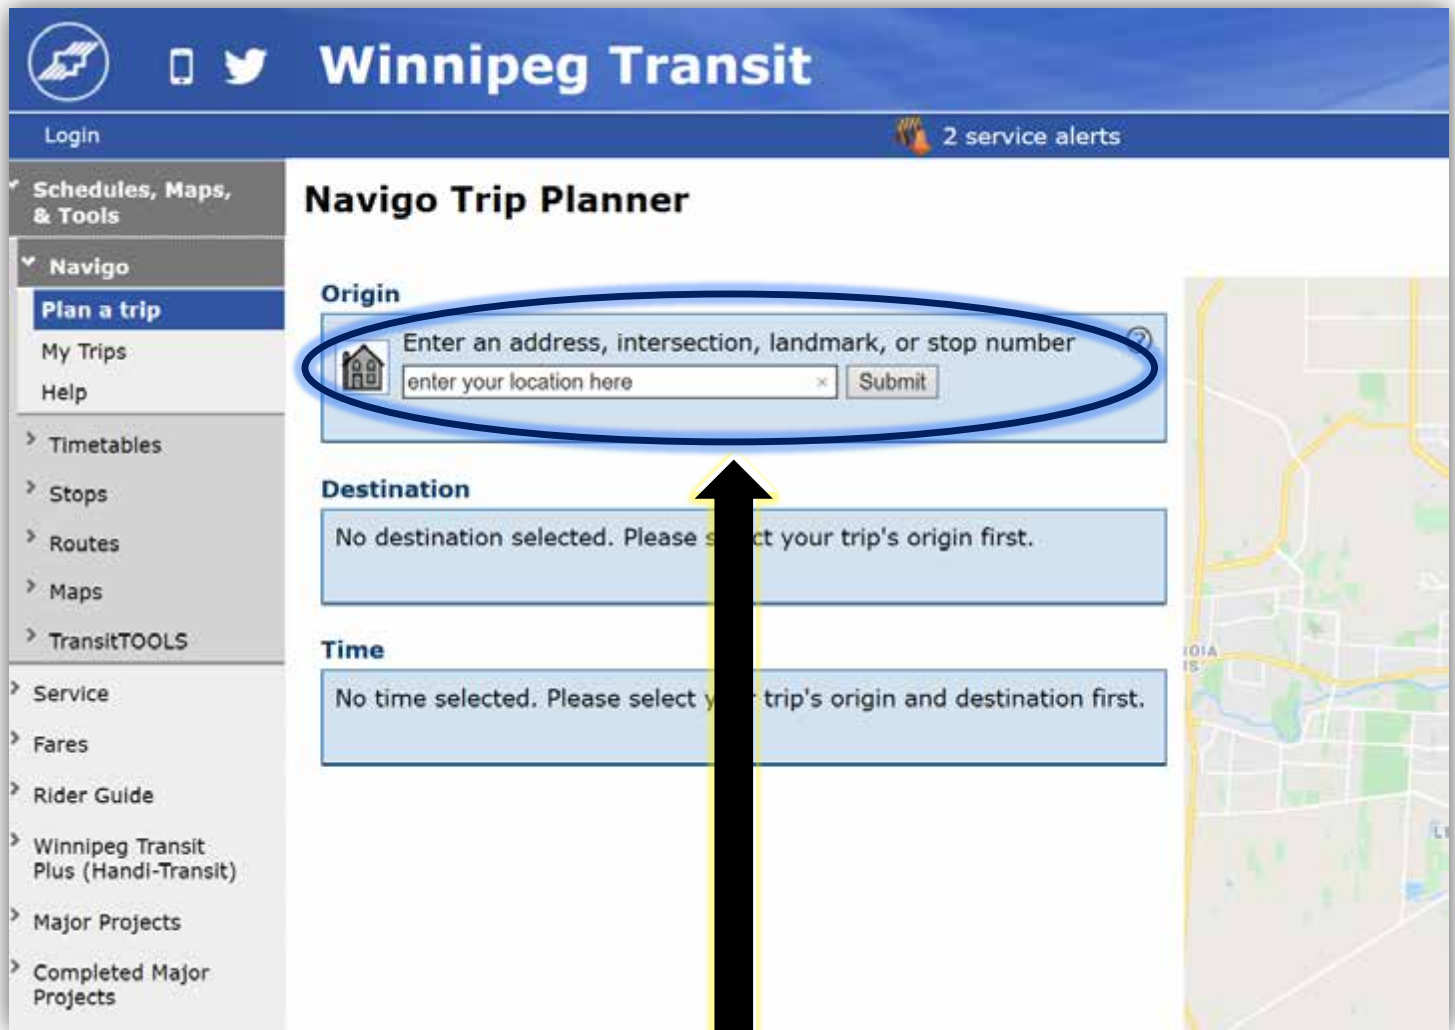

## Introduction

Welcome to Rainbow Stage’s visual story guide: Public Transportation & Tour Bus Navigation.

This guide is designed to make the process easier for first time visitors, care workers of patrons who may need assistance with the journey, or patrons who are unfamiliar or are less comfortable with the surrounding area.

# Winnipeg Transit

The best way to plan a trip to Rainbow Stage using Winnipeg Transit is to visit

[www.winnipegtransit.com](http://www.winnipegtransit.com)

From this page, click [HERE](#) (Navigo)

If you have questions about this page, please call 204-989-0888

This is the next screen you will see

You will enter your starting location into this box and click

If you have questions about this page, please call 204-989-0888

Once you have chosen your starting location, you'll be required to enter your destination