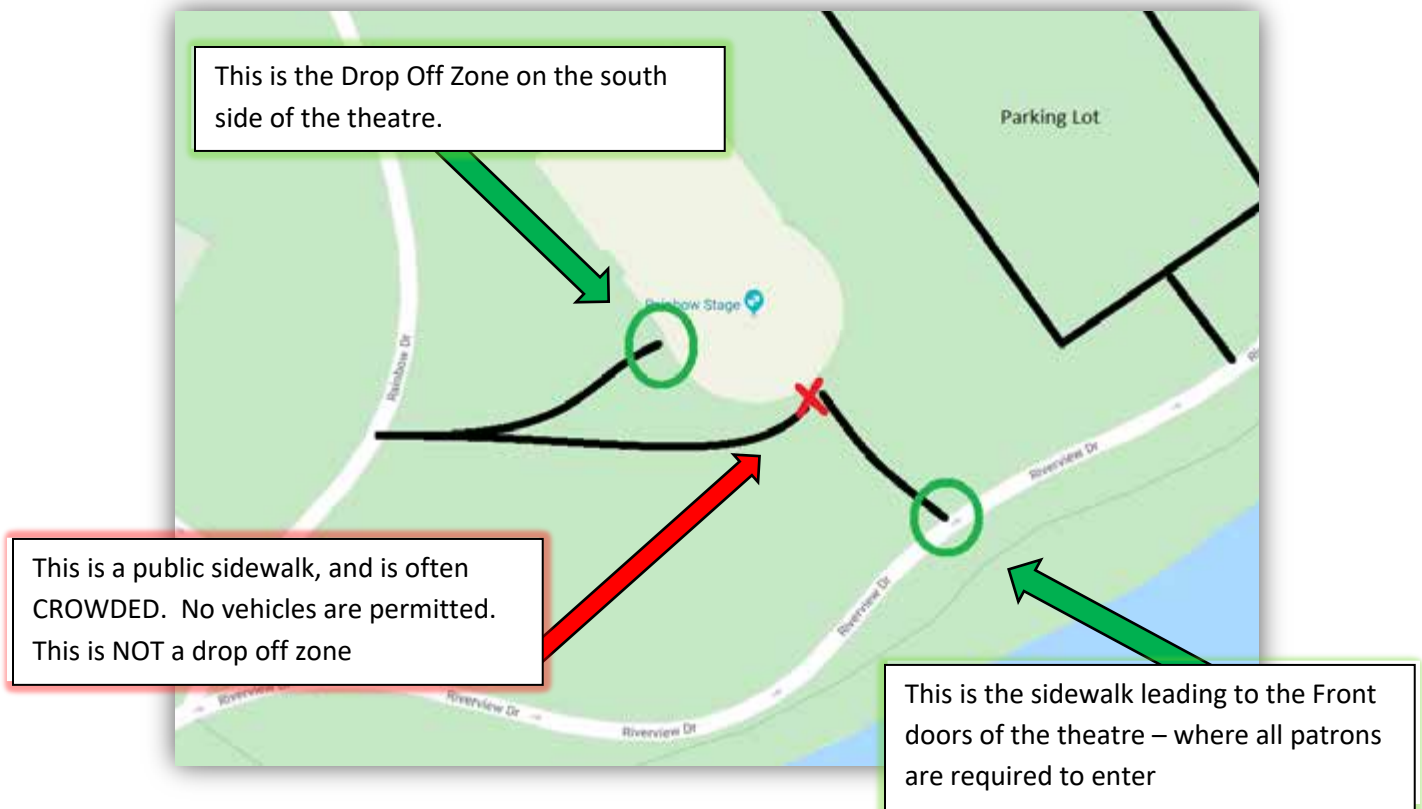

## If you are arriving by Handi-Transit:

- The driver will enter the park from one of the 2 public entrances  
[Click here for a map](#)
- The driver may drop you off at the front of the theatre or at the drop off point on the south side of the theatre. See GREEN circles on image below.

- If you can, please ask the driver **NOT** to drive on the sidewalks in front of the theatre. The RED X indicated on the image, is **NOT** a drop off zone.
- If you are dropped off at the south side drop off zone, you will be required to enter through the FRONT doors of the theatre. There is no access from any other door.