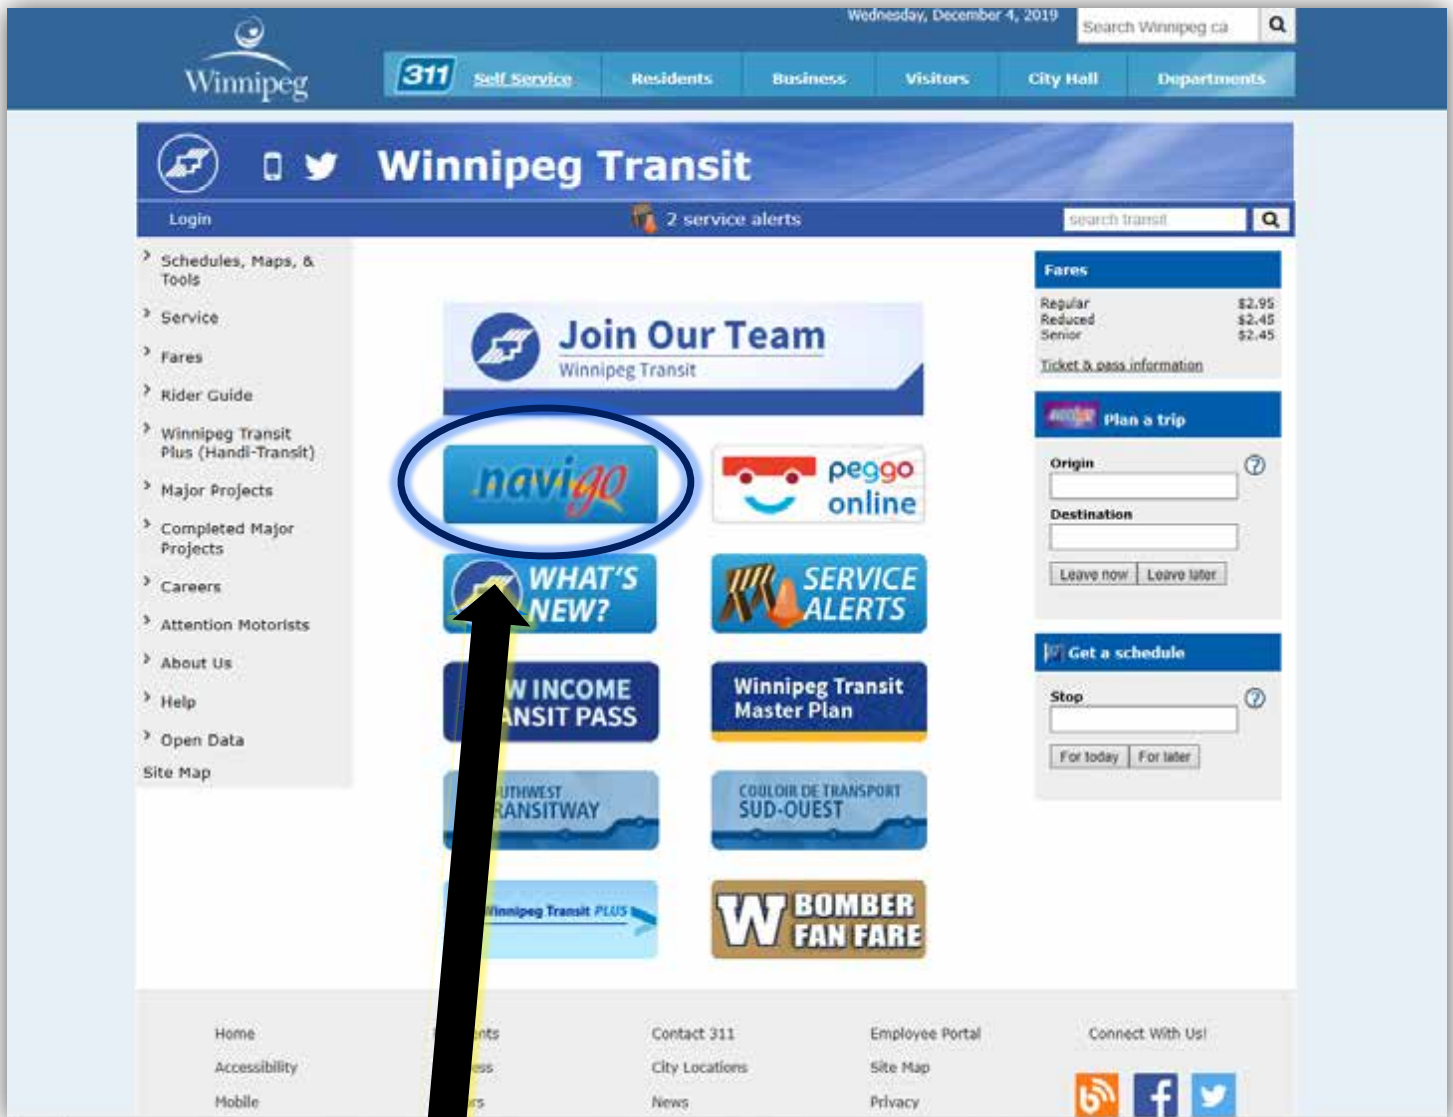

Table of Contents

Winnipeg Transit	3
Taxi Service	8
Handi-Transit	9
Tour Bus Operators	10

Introduction

Welcome to Rainbow Stage’s visual story guide: Public Transportation & Tour Bus Navigation.

This guide is designed to make the process easier for first time visitors, care workers of patrons who may need assistance with the journey, or patrons who are unfamiliar or are less comfortable with the surrounding area.

In this guide you will find visual representation as well as detailed descriptions of the surrounding area (Kildonan Park).

Rainbow Stage welcomes patrons of every kind. We are excited to have you attend our productions and we hope you find this guide helpful when visiting.

If you have any questions, concerns or suggestions, our box office staff will be more than happy to assist you. 204-989-0888

Winnipeg Transit

The best way to plan a trip to Rainbow Stage using Winnipeg Transit is to visit

www.winnipegtransit.com

From this page, click [HERE](#) (Navigo)

If you have questions about this page, please call 204-989-0888