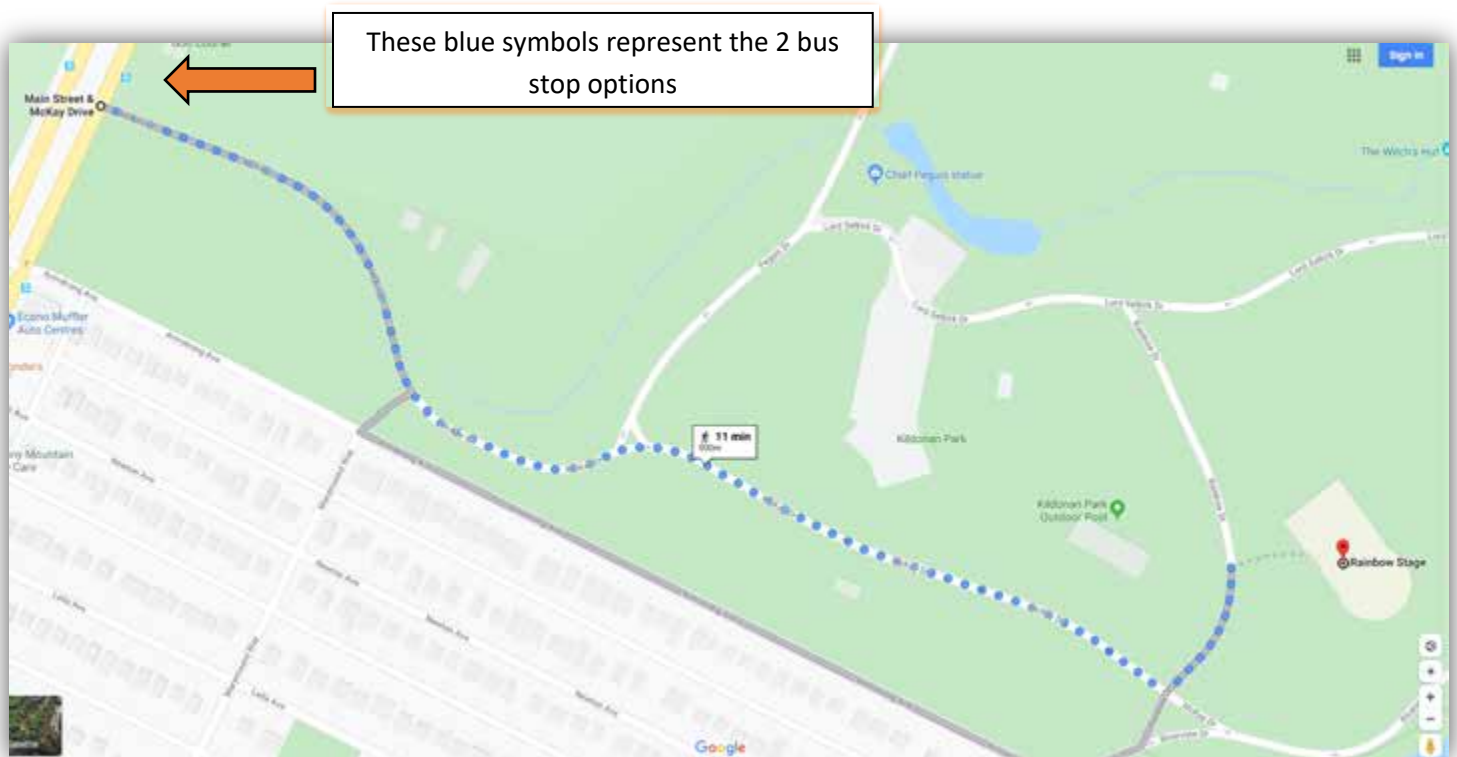

The bus stop numbers located in front of Kildonan Park are:

Southbound bus – 30024

Northbound bus – 30023

After arriving at the bus stop, you will need to walk to the theatre inside Kildonan Park.

The walk takes about 11 minutes for the average person.

Please allow yourself more time if necessary. Dress appropriate for weather conditions. This walk is outdoors and is uncovered.

If you have questions about this page, please call 204-989-0888